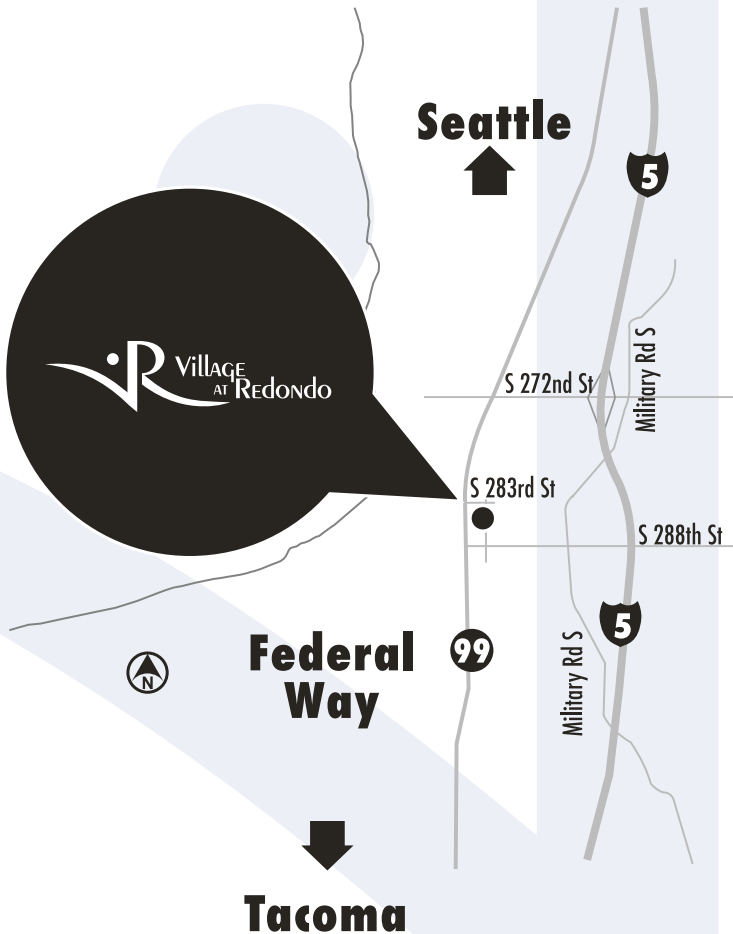

Directions

From Seattle

- Take I-5 South toward Tacoma/Portland
- Take the S. 272nd St. exit (Exit 147)
- Left onto S. 272nd St.
- Right onto Military Road
- Right onto S. 288th St.
- Right onto 18th Ave. S
- Building on right - see sales center

From Tacoma

- Take I-5 North toward Seattle
- Take the S. 320th St. exit (exit 143)
- Left onto S. 320th St.
- Right onto Pacific Hwy S / WA-99
- Right onto S 288th St.
- Left onto 18th Ave. S
- After 0.2 miles, buildings on your right

Address:

28712 18th Ave. S
Federal Way, WA 98003

Sales Center Hours:

11 am - 5pm daily

For more information call

Todd Stanfield,
253.529.1986

28300 18th Ave. S • Federal Way, WA 98003
phone: 253.529.1986 • www.VillageAtRedondoCondos.com